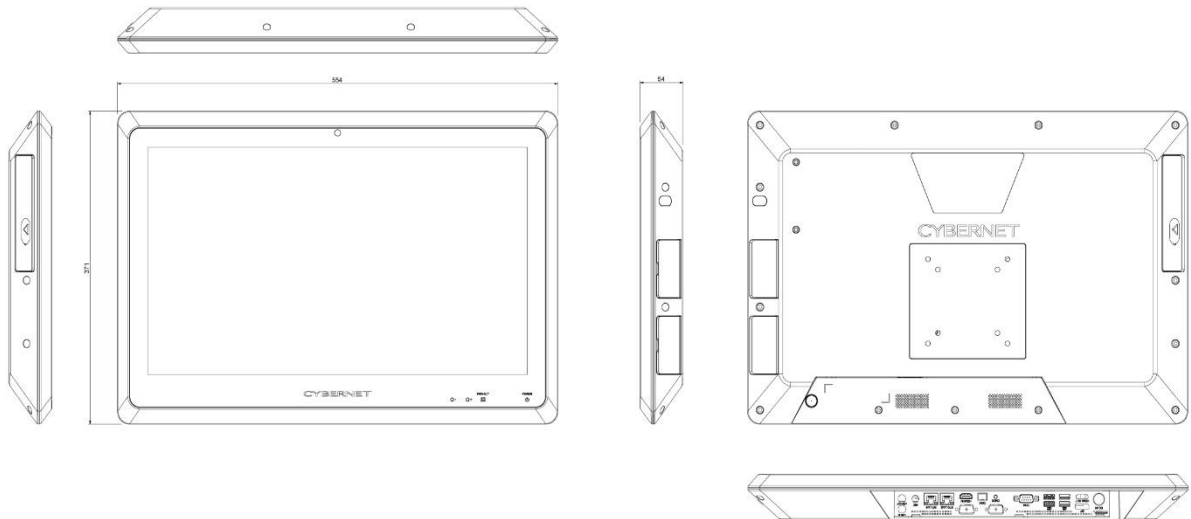

CyberMed C22

22" Medical Computer

Main Features

- 21.5" High Resolution Panel
- PCAP Multi-Touch Display
- IP65 Rated
- Global IEC60601-1 Certified
- Antimicrobial Housing

Technical Specifications

Display	21.5" Medical Grade MVA LED Panel 1920x1080
CPU Support	4th generation Intel Core i3, i5 & i7 processors
Chipset	Intel H81 Express chipset
Memory	2x DDR3/1600MHz 204-pin SO-DIMM sockets, populated up to 16GB
Operating System	Windows 10, Windows IoT, Windows 8.1, Windows 7, Linux
Video & Graphics	Intel HD Graphics
Touch Screen	PCAP Multi-Touch with Optional Antiglare Technology
Networking	1x Gigabit (Gbe) Intel i217V Clarkville 1x Gigabit (Gbe) Realtek RTL 8111G
Wireless	Intel Centrino 802.11 a/b/g/n + Bluetooth 4.0
Bios	AMI Flash BIOS supports ACPI, API, DMI, Plug & Play, and security password. Supports booting from HDD, PXE, LAN, CD-ROM and ANY USB device. Has BIOS System POST and BIOS setup password protection.
Expansion Slots	Two Mini PCI-e (2x Full-Size)
HDD Support	2x 6Gbps Serial ATA III ports 1x 3GBps Serial ATA II port for optional Optical Drive
Colors	White with Antimicrobial Germ Protection
Power Supply	120W Medical Grade Power Supply, Input: universal 100~240V AC, 50-60Hz. Supports Output range: DC18V-19V. 7.5A Adapters for Energy Star 6.0/UL/EN/IEC
Relative Humidity	10%~90% (non-condensing)
Waterproof	IP65 Sealed Front Bezel and IPX1 Back Cover

Mechanical & Environmental

Dimensions	21.81" x 14.61" x 2.13" (L,W,D)
Weight	14.40 lbs without base stand
Wall Mount	Supports 75mm & 100mm VESA mounting holes
Environment	Ambient Temperature: 0°C~40°C (operating)
Certifications	IEC/EN60601-1, UL60950 electrical safety, FCC class B, CE, Energy Star 6.1 RoHS2