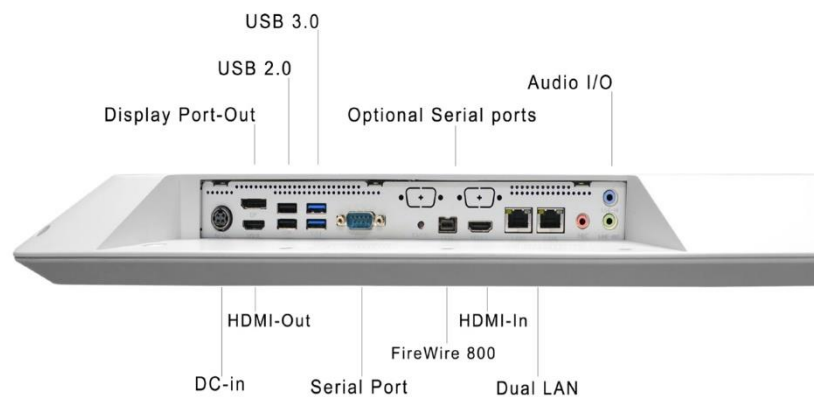

CyberMed C22

22" Medical Computer

Main Features

- 21.5" High Resolution Panel
- PCAP Multi-Touch Display
- IP65 Rated
- Global IEC60601-1 Certified
- Antimicrobial Housing

Technical Specifications

Display	21.5" Medical Grade MVA LED Panel 1920x1080
CPU Support	4th generation Intel Core i3, i5 & i7 processors
Chipset	Intel H81 Express chipset
Memory	2x DDR3/1600MHz 204-pin SO-DIMM sockets, populated up to 16GB
Operating System	Windows 10, Windows IoT, Windows 8.1, Windows 7, Linux
Video & Graphics	Intel HD Graphics
Touch Screen	PCAP Multi-Touch with Optional Antiglare Technology
Networking	1x Gigabit (Gbe) Intel i217V Clarkville 1x Gigabit (Gbe) Realtek RTL 8111G
Wireless	Intel Centrino 802.11 a/b/g/n + Bluetooth 4.0
Bios	AMI Flash BIOS supports ACPI, API, DMI, Plug & Play, and security password. Supports booting from HDD, PXE, LAN, CD-ROM and ANY USB device. Has BIOS System POST and BIOS setup password protection.
Expansion Slots	Two Mini PCI-e (2x Full-Size)
HDD Support	2x 6Gbps Serial ATA III ports 1x 3GBps Serial ATA II port for optional Optical Drive
Colors	White with Antimicrobial Germ Protection
Power Supply	120W Medical Grade Power Supply, Input: universal 100~240V AC, 50-60Hz. Supports Output range: DC18V-19V. 7.5A Adapters for Energy Star 6.0/UL/EN/IEC
Relative Humidity	10%~90% (non-condensing)
Waterproof	IP65 Sealed Front Bezel and IPX1 Back Cover

Input/Output

I/O Ports	2x USB 3.0 ports, 4x USB 2.0 ports 1x RS232, option to expand to 3 COM ports Display port HDMI - In (Display Mode) HDMI - Out FireWire 800 Mini
Audio	Realtek ALC892 High Definition Audio, Dolby Digital 5.1 surround sound, 10 channels of enhanced sound quality, multiple audio streams and jack re-tasking